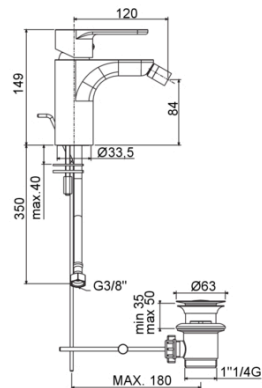

## GR 135

with 1"1/4G pop up waste

### TECH DRAWING

### DESCRIPTION

Bidet mixer complete with:

- swivel joint and aerator M16x1
- set of 2 stainless steel hoses 3/8"G