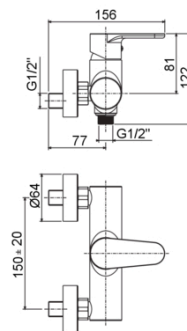

GREEN

GR 168D

with ABS swivelling wall bracket

- with hand-shower and flexible hose

IMAGE

TECH DRAWING

DESCRIPTION

Shower mixer complete with:

- set of 2 S-wall-unions 1/2"x3/4"G and wall-plates

FINISHES

CR

LINKS

FLOW RATE

SPARE PARTS

INSTRUCTION SHEET

Product, measurements and specifications shown are subject to change without notice.