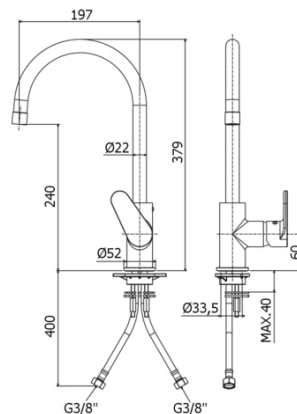

KITCHEN

GR 180

with swivelling spout

IMAGE

TECH DRAWING

DESCRIPTION

One-hole sink mixer complete with:

- aerator M22x1F
- set of 2 stainless steel hoses 3/8"G