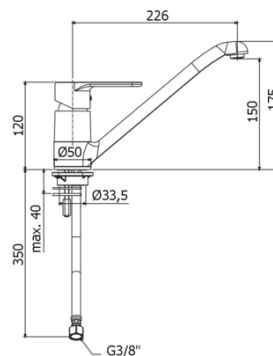

## GR 182

with cast spout

### TECH DRAWING

### DESCRIPTION

One-hole sink mixer with swivelling spout complete with:

- aerator M24x1
- set of 2 stainless steel hoses 3/8" G