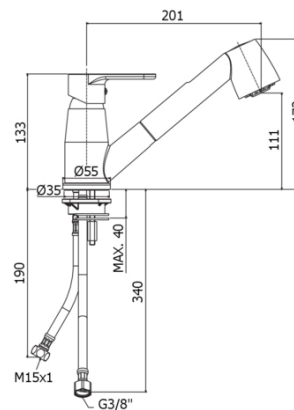

KITCHEN

GR 183

with (two-spray) ABS pull out hand-shower

IMAGE

TECH DRAWING

DESCRIPTION

One-hole sink mixer with swivelling spout complete with:

- set of 2 stainless steel hoses 3/8"G
- 1 stainless steel hose M15x1
- 1/2"-M15x1 / L.1500mm nylon hose with ecological weight