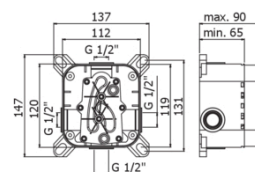

GREEN

GR BOX010

without diverter

IMAGE

TECH DRAWING

DESCRIPTION

External set for concealed shower mixer (1 outlet) complete with:

- ABS wall plate $\varnothing 173\text{mm}$
- **built-in box to be ordered separately (PBOX001)**