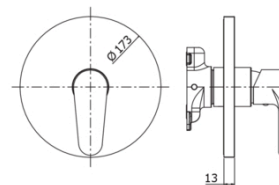

GREEN

GR BOX010

without diverter

IMAGE

TECH DRAWING

DESCRIPTION

External set for concealed shower mixer (1 outlet) complete with:

- ABS wall plate $\varnothing 173\text{mm}$
- **built-in box to be ordered separately (PBOX001)**