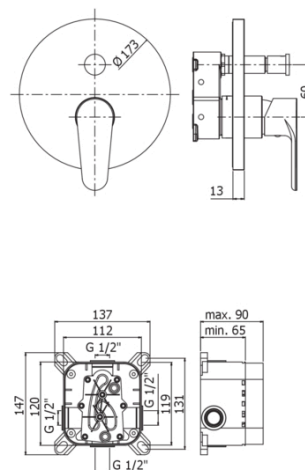

GREEN

GR BOX015

Diverter with stop position

IMAGE

TECH DRAWING

DESCRIPTION

External set for concealed shower mixer (2 outlets) complete with:

- ABS wall plate $\varnothing 173\text{mm}$
- **built-in box to be ordered separately (PBOX001)**

Product, measurements and specifications shown are subject to change without notice.