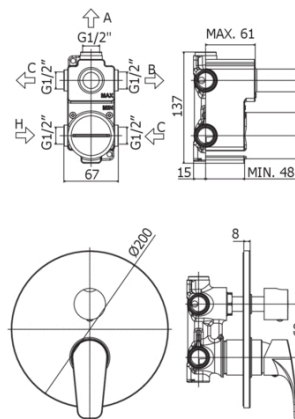

LIME

LM 019

with diverter cartridge (3 outlets + 3 combined positions)

IMAGE

TECH DRAWING

DESCRIPTION

Concealed shower mixer (3 outlets) complete with:

- metal wall plate $\varnothing 200\text{mm}$
- 1/2" G connections
- **concealed body included**