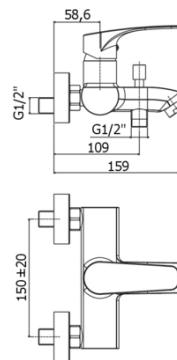

LIME

LM 022

without shower set

IMAGE

TECH DRAWING

DESCRIPTION

Bath/shower mixer with diverter complete with:

- aerator M28x1
- set of 2 S-wall-unions 1/2"x3/4"G and wall-plates