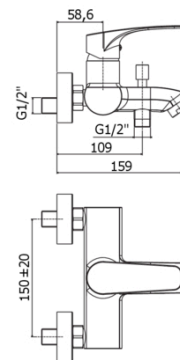

LIME

LM 023

with standard swivelling wall bracket

- with hand-shower and flexible hose

IMAGE

TECH DRAWING

DESCRIPTION

Bath/shower mixer with diverter complete with:

- aerator M28x1
- set of 2 S-wall-unions 1/2"x3/4"G and wall-plates

FINISHES

CR

LINKS

FLOW RATE

SPARE PARTS

INSTRUCTION SHEET

ISO 14001
BUREAU VERITAS
Certification