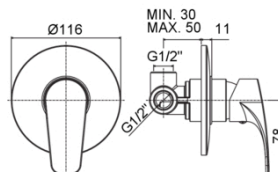

LIME

LM 010

without diverter

IMAGE

TECH DRAWING

DESCRIPTION

Concealed shower mixer (1 outlet) complete with:

- metal wall plate Ø116mm
- 1/2\"G connections
- **concealed body included**