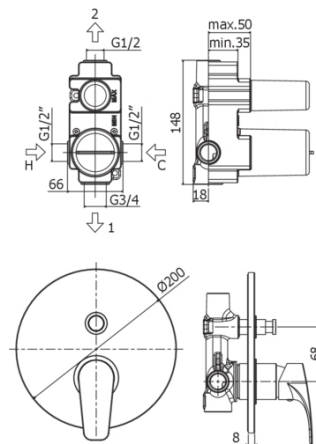

## LM 015

with push diverter

### TECH DRAWING

### DESCRIPTION

Concealed shower mixer (2 outlets) complete with:

- metal wall plate  $\varnothing 200\text{mm}$
- 1/2"G hot/cold and upper connections - 3/4"G lower connection
- **concealed body included**