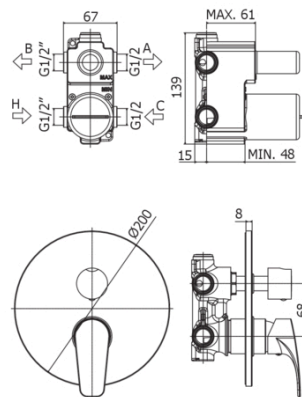

LIME

LM 018

with diverter cartridge (2 outlets + 1 combined position)

IMAGE

TECH DRAWING

DESCRIPTION

Concealed shower mixer (2 outlets) complete with:

- metal wall plate Ø200mm
- 1/2" G connections
- **concealed body included**