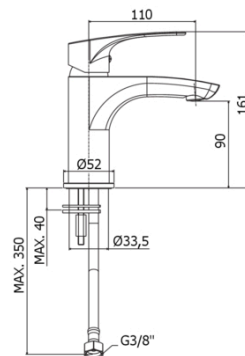

## LM 061

without pop up waste

### TECH DRAWING

### DESCRIPTION

Small wash basin mixer complete with:

- slim air aerator M24x1
- set of 2 stainless steel hoses 3/8"G