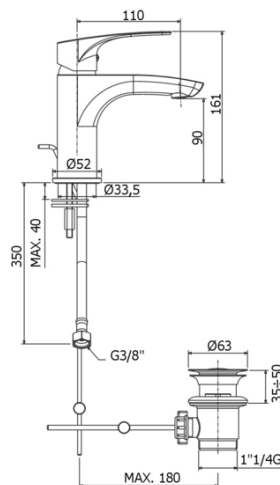

## LM 065

with 1"1/4G pop up waste

### TECH DRAWING

### DESCRIPTION

Small wash basin mixer complete with:

- slim air aerator M24x1
- set of 2 stainless steel hoses 3/8"G