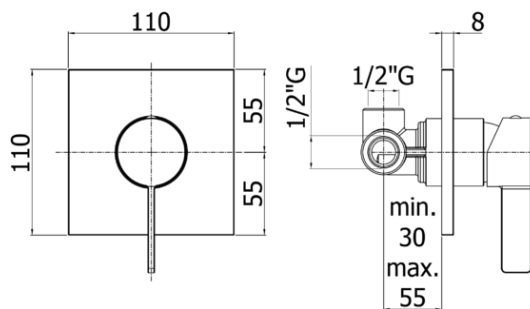

rock

- Concealed shower mixer (1 outlet) complete with:
- wall plate 110x110mm
- 1/2" G connections
- Concealed shower mixer (1 outlet) complete with:
- wall plate 110x110mm
- 1/2" G connections

RO 010

CR- Chrome | Chrome

CR/M- Chrome with stainless steel wall plate | Chrome with stainless steel wall plate

ST/M- Steel looking with stainless steel wall plate | Steel looking with stainless steel wall plate

ZPRO 013

• CR- Chrome

• ST- Steel looking finish

ARTICOLO ARTICLE

RO 010..

- without diverter
- without diverter

ZPRO 013..

- Extension for art. 010
- H43mm

RAPPORTO PROVA PORTATA FLOW RATE REPORT

	Uscita outlet	Pressione / Pressure (bar)									
		0,5	1	1.5	2	2.5	3	3.5	4	4.5	5
Portata / Flow rate (l / min)		8.9	12.6	15.2	17.6	19.5	21.6	23.3	24.9	26.4	28