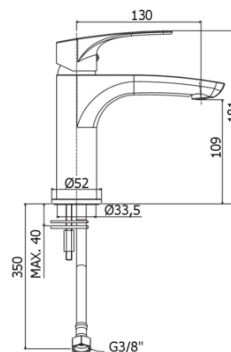

LIME

LM 071

without pop up waste

IMAGE

TECH DRAWING

DESCRIPTION

Wash basin mixer complete with:

- slim air aerator M24x1
- set of 2 stainless steel hoses 3/8"G