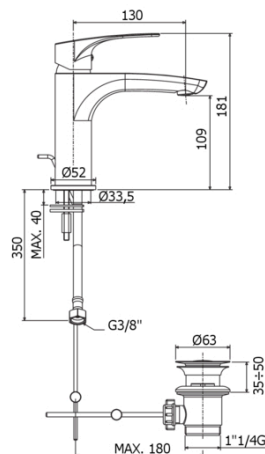

LIME

LM 075

with 1"1/4G pop up waste

IMAGE

TECH DRAWING

DESCRIPTION

Wash basin mixer complete with:

- slim air aerator M24x1
- set of 2 stainless steel hoses 3/8"G