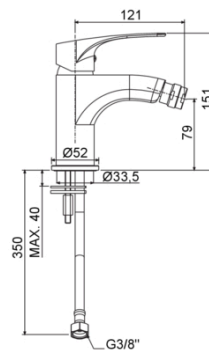

## LM 131

without pop up waste

IMAGE

TECH DRAWING

DESCRIPTION

Bidet mixer complete with:

- swivel joint and aerator M24x1
- set of 2 stainless steel hoses 3/8"G

FINISHES