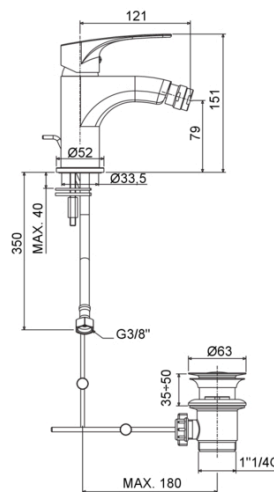

LIME

LM 135

with 1"1/4G pop up waste

IMAGE

TECH DRAWING

DESCRIPTION

Bidet mixer complete with:

- swivel joint and aerator M24x1
- set of 2 stainless steel hoses 3/8"G

FINISHES

LINKS

FLOW RATE

SPARE PARTS

INSTRUCTION SHEET

Product, measurements and specifications shown are subject to change without notice.