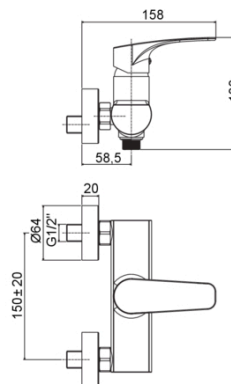

LIME

LM 168

without shower set

- with 1/2" G lower connection

IMAGE

TECH DRAWING

DESCRIPTION

Shower mixer complete with:

- set of 2 S-wall-unions 1/2"x3/4"G and wall-plates

FINISHES

CR

LINKS

FLOW RATE

SPARE PARTS

INSTRUCTION SHEET

ISO 14001