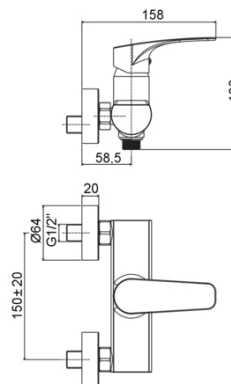

LIME

LM 168D

with standard swivelling wall bracket

- with Trieste Bis hand-shower and flexible hose

IMAGE

TECH DRAWING

DESCRIPTION

Shower mixer complete with:

- set of 2 S-wall-unions 1/2"x3/4"G and wall-plates

FINISHES

CR

LINKS

FLOW RATE

SPARE PARTS

INSTRUCTION SHEET

ISO 14001