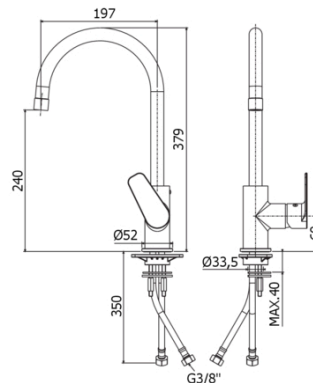

## LM 180

with swivelling spout

### TECH DRAWING

### DESCRIPTION

One-hole sink mixer with swivelling spout complete with:

- aerator M22x1F
- set of 2 stainless steel hoses 3/8"G