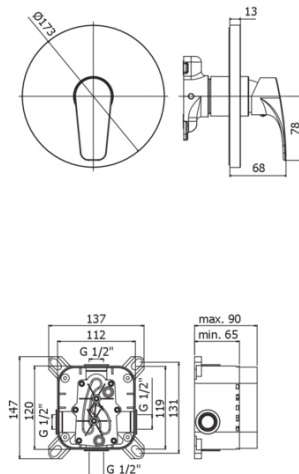

LIME

LM BOX010

without diverter

IMAGE

TECH DRAWING

DESCRIPTION

External set for concealed shower mixer (1 outlet) complete with:

- ABS wall plate $\varnothing 173\text{mm}$
- **built-in box to be ordered separately (PBOX001)**