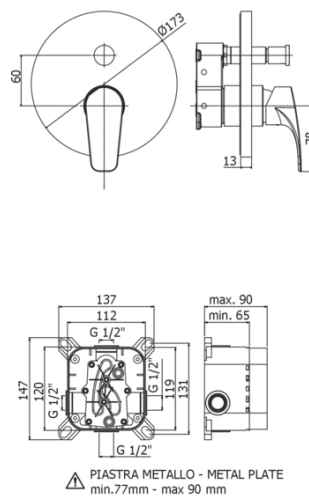

## LM BOX015

Diverter with stop position

### TECH DRAWING

### DESCRIPTION

External set for concealed shower mixer (2 outlets) complete with:

- ABS wall plate  $\varnothing 173$ mm
- **built-in box to be ordered separately (PBOX001)**