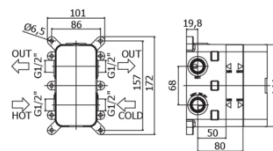

LIME

LM BOX018

with diverter cartridge (2 outlets + 1 combined position)

IMAGE

TECH DRAWING

DESCRIPTION

External set for concealed shower mixer (2 outlets) complete with:

- stainless steel wall plate Ø180mm
- **built-in box to be ordered separately (PBOX003)**