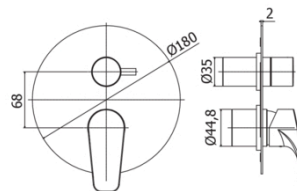

LIME

LM BOX018

with diverter cartridge (2 outlets + 1 combined position)

IMAGE

TECH DRAWING

DESCRIPTION

External set for concealed shower mixer (2 outlets) complete with:

- stainless steel wall plate Ø180mm
- **built-in box to be ordered separately (PBOX003)**