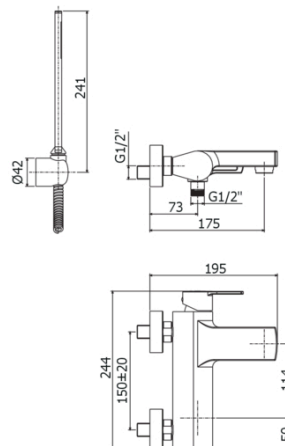

## RIN 026

with ABS fixed wall bracket

- with hand-shower and flexible hose

### TECH DRAWING

### DESCRIPTION

Bath/shower mixer with diverter complete with:

- aerator M28x1
- set of 2 S-wall-unions 1/2"x3/4"G and wall-plates