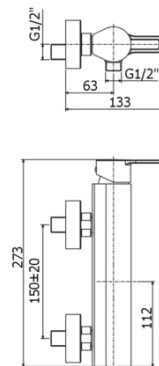

RINGO

RIN 168D

with ABS joint wall bracket

- with hand-shower and flexible hose

IMAGE

TECH DRAWING

DESCRIPTION

Shower mixer complete with:

- set of 2 S-wall-unions 1/2"x3/4"G and wall-plates

FINISHES

CR

NO

LINKS

FLOW RATE

SPARE PARTS

INSTRUCTION SHEET