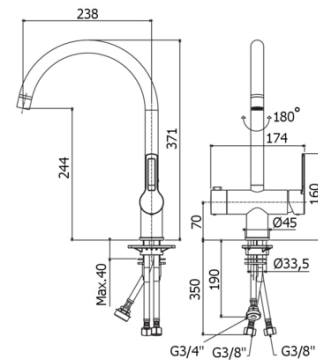

### TECH DRAWING

### DESCRIPTION

One-hole sink mixer with swivelling spout complete with:

- aerator M22x1
- set of 2 stainless steel hoses 3/8"G
- 1 stainless steel hose 3/4"G