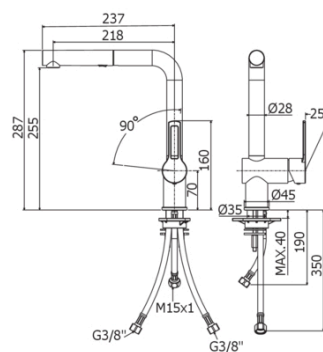

### TECH DRAWING

### DESCRIPTION

One-hole sink mixer with swivelling spout complete with:

- set of 2 stainless steel hoses 3/8"G
- 1 stainless steel hose M15x1
- 1/2"G x M15x1 / cm. 150 nylon hose with ecological weight