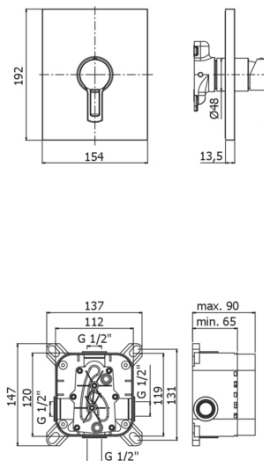

## RIN BOX010

without diverter

### TECH DRAWING

### DESCRIPTION

External set for concealed shower mixer (1 outlet) complete with:

- ABS wall plate 154x192mm
- **built-in box to be ordered separately (PBOX001)**

### LINKS

FLOW RATE

SPARE PARTS

INSTRUCTION SHEET

Product, measurements and specifications shown are subject to change without notice.