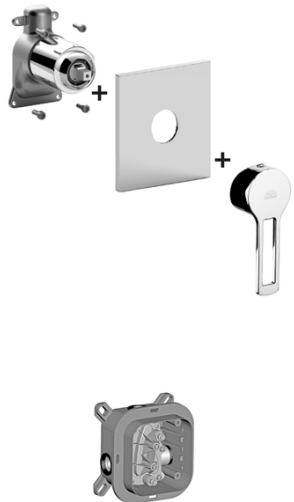

# RINGO

## RIN BOX010

without diverter

### IMAGE

### DESCRIPTION

External set for concealed shower mixer (1 outlet) complete with:

- ABS wall plate 154x192mm
- **built-in box to be ordered separately (PBOX001)**