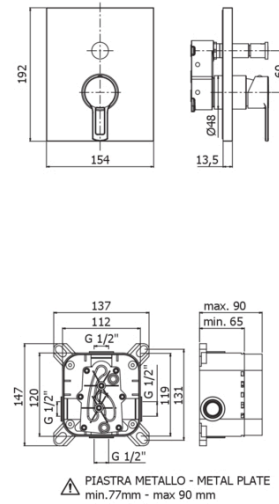

RINGO

RIN BOX015

Diverter with stop position

IMAGE

TECH DRAWING

DESCRIPTION

External set for concealed shower mixer (2 outlets) complete with:

- ABS wall plate 154x192mm
- **built-in box to be ordered separately (PBOX001)**

Product, measurements and specifications shown are subject to change without notice.