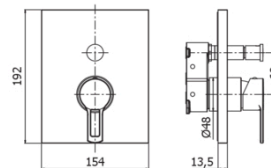

### TECH DRAWING

△ PIASTRA METALLO - METAL PLATE  
min. 77mm - max 90 mm

### DESCRIPTION

External set for concealed shower mixer (2 outlets) complete with:

- Stainless steel wall plate 154x192mm
- **built-in box to be ordered separately (PBOX001)**