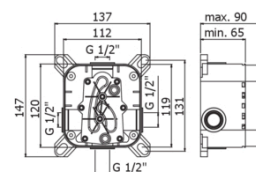

## RIN BOX015../M

Diverter with stop position

### TECH DRAWING

△ PIASTRA METALLO - METAL PLATE  
min. 77mm - max 90 mm

### DESCRIPTION

External set for concealed shower mixer (2 outlets) complete with:

- Stainless steel wall plate 154x192mm
- **built-in box to be ordered separately (PBOX001)**