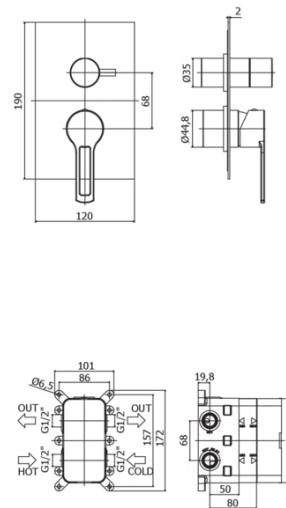

RINGO

RIN BOX018

with diverter cartridge (2 outlets + 1 combined position)

IMAGE

TECH DRAWING

DESCRIPTION

External set for concealed shower mixer (2 outlets) complete with:

- stainless steel wall plate 120x190mm
- **built-in box to be ordered separately (PBOX003)**

FINISHES

LINKS

FLOW RATE

SPARE PARTS

INSTRUCTION SHEET

Product, measurements and specifications shown are subject to change without notice.