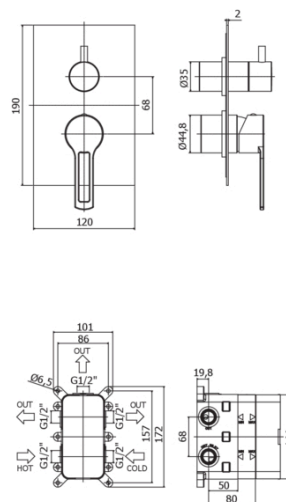

## RIN BOX019

with diverter cartridge (3 outlets + 3 combined position)

### TECH DRAWING

### DESCRIPTION

External set for concealed shower mixer (3 outlets) complete with:

- stainless steel wall plate 120x190mm
- **built-in box to be ordered separately (PBOX004)**