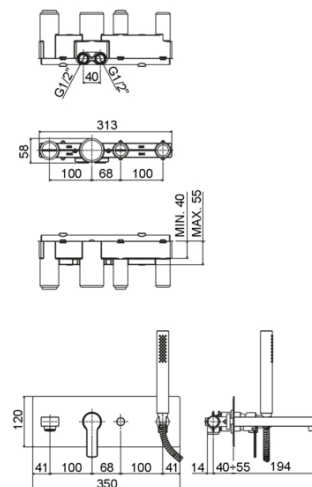

## RED 001

with push diverter

### TECH DRAWING

### DESCRIPTION

Concealed bath/shower mixer (2 outlets) complete with:

- stainless steel wall plate 350x120mm
- spout with aerator M28x1 - l. 194mm
- hand shower and flexible hose
- 1/2" G connections
- **concealed body included**

### LINKS

FLOW RATE

SPARE PARTS

INSTRUCTION SHEET

Product, measurements and specifications shown are subject to change without notice.