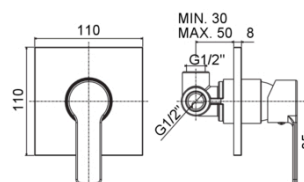

RED

RED 010

without diverter

IMAGE

TECH DRAWING

DESCRIPTION

Concealed shower mixer (1 outlet) complete with:

- ABS wall plate 110x110mm
- 1/2"G connections
- **concealed body included**