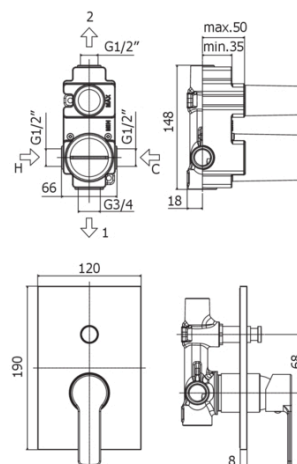

RED

RED 015

with push diverter

IMAGE

TECH DRAWING

DESCRIPTION

Concealed shower mixer (2 outlets) complete with:

- ABS wall plate 120x190mm
- 1/2"G hot/cold and upper connections - 3/4"G lower connection
- **concealed body included**

FINISHES

CR

LINKS

FLOW RATE

SPARE PARTS

INSTRUCTION SHEET

Product, measurements and specifications shown are subject to change without notice.