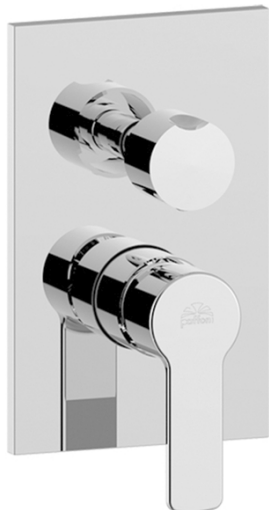

RED

RED 019

with diverter cartridge (3 outlets + 3 combined positions)

IMAGE

TECH DRAWING

DESCRIPTION

Concealed shower mixer (3 outlets) complete with:

- ABS wall plate 120x190mm
- 1/2"G connections
- **concealed body included**