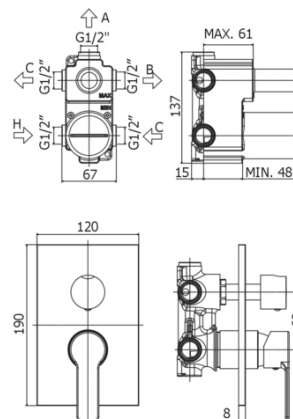

RED

RED 019

with diverter cartridge (3 outlets + 3 combined positions)

IMAGE

TECH DRAWING

DESCRIPTION

Concealed shower mixer (3 outlets) complete with:

- ABS wall plate 120x190mm
- 1/2"G connections
- **concealed body included**