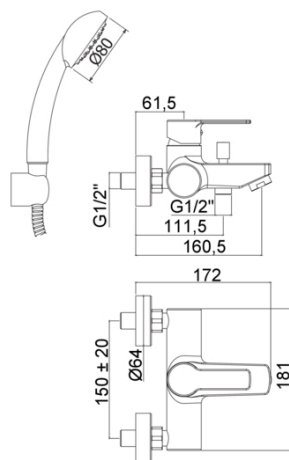

## RED 026

with ABS fixed wall bracket

- with hand-shower and flexible hose

### TECH DRAWING

### DESCRIPTION

Bath/shower mixer with diverter complete with:

- aerator M28x1
- set of 2 S-wall-unions 1/2"x3/4"G and wall-plates

### LINKS

FLOW RATE

SPARE PARTS

INSTRUCTION SHEET

Product, measurements and specifications shown are subject to change without notice.