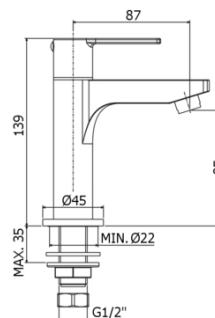

RED

RED 090

cold water only

IMAGE

TECH DRAWING

DESCRIPTION

Basin tap complete with:

- aerator M18x1
- ceramic disc valve
- 1/2"G connection

Product, measurements and specifications shown are subject to change without notice.