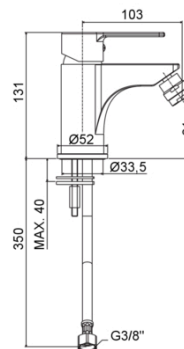

### TECH DRAWING

### DESCRIPTION

Bidet mixer complete with:

- swivel joint and aerator M24x1
- set of 2 stainless steel hoses 3/8"G