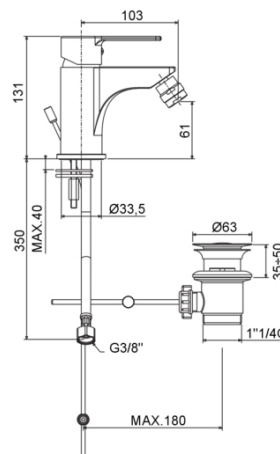

## RED 135

with 1"1/4G pop up waste

### TECH DRAWING

### DESCRIPTION

Bidet mixer complete with:

- swivel joint and aerator M24x1
- set of 2 stainless steel hoses 3/8"G