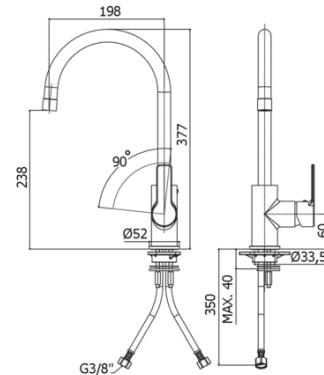

## RED 180

with swivelling spout

### TECH DRAWING

### DESCRIPTION

One-hole sink mixer complete with:

- aerator M22x1F
- set of 2 stainless steel hoses 3/8"G