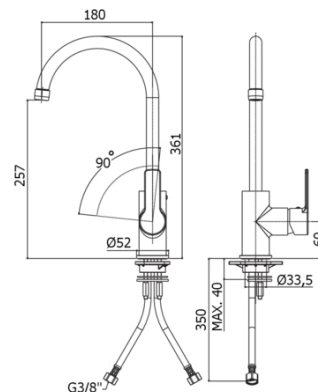

KITCHEN

RED 181

with swivelling spout

IMAGE

TECH DRAWING

DESCRIPTION

One-hole sink mixer with swivelling spout complete with:

- aerator M22x1
- set of 2 stainless steel hoses 3/8" G