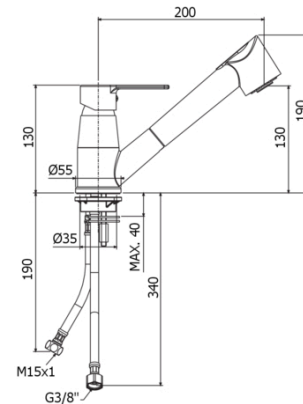

KITCHEN

RED 183

with (two-spray) ABS pull out hand-shower

IMAGE

TECH DRAWING

DESCRIPTION

One-hole sink mixer with swivelling spout complete with:

- set of 2 stainless steel hoses 3/8" G
- 1 stainless steel hose M15x1
- 1/2"-M15x1 / L.1500mm nylon hose with ecological weight