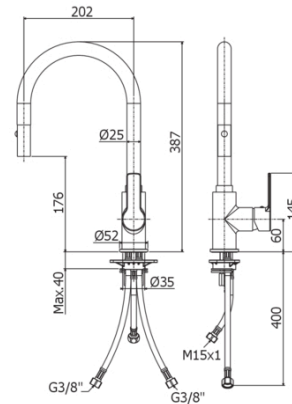

KITCHEN

RED 285

with (two-spray) metal pull out hand-shower

IMAGE

TECH DRAWING

DESCRIPTION

One-hole sink mixer with swivelling spout complete with:

- set of 2 stainless steel hoses 3/8"G
- 1 stainless steel hose M15x1
- 1/2"-M15x1 / L.1500mm nylon hose with ecological weight