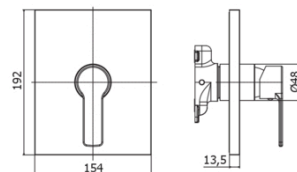

RED

RED BOX010

without diverter

IMAGE

TECH DRAWING

DESCRIPTION

External set for concealed shower mixer (1 outlet) complete with:

- ABS wall plate 154x192mm
- **built-in box to be ordered separately**