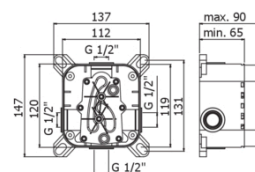

RED

RED BOX010

without diverter

IMAGE

TECH DRAWING

DESCRIPTION

External set for concealed shower mixer (1 outlet) complete with:

- ABS wall plate 154x192mm
- **built-in box to be ordered separately**