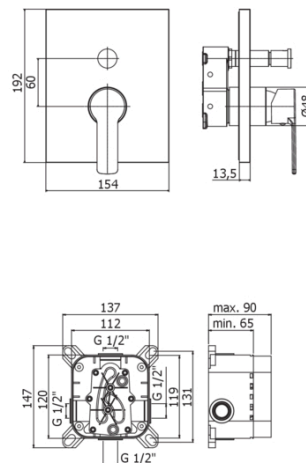

### TECH DRAWING

### DESCRIPTION

External set for concealed shower mixer (2 outlets) complete with:

- ABS wall plate 154x192mm
- **built-in box to be ordered separately (PBOX001)**