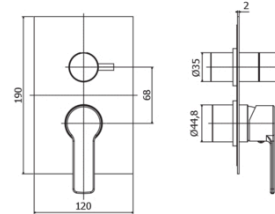

RED

RED BOX018

with diverter cartridge (2 outlets + 1 combined position)

IMAGE

TECH DRAWING

DESCRIPTION

External set for concealed shower mixer (2 outlets) complete with:

- stainless steel wall plate 120x190mm
- **built-in box to be ordered separately (PBOX003)**

FINISHES

CR

LINKS

FLOW RATE

SPARE PARTS

INSTRUCTION SHEET

Product, measurements and specifications shown are subject to change without notice.