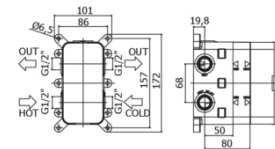

RED

RED BOX018

with diverter cartridge (2 outlets + 1 combined position)

IMAGE

TECH DRAWING

DESCRIPTION

External set for concealed shower mixer (2 outlets) complete with:

- stainless steel wall plate 120x190mm
- **built-in box to be ordered separately (PBOX003)**

FINISHES

CR

LINKS

FLOW RATE

SPARE PARTS

INSTRUCTION SHEET

Product, measurements and specifications shown are subject to change without notice.