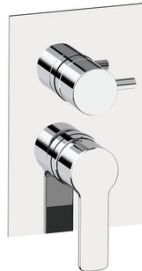

RED

RED BOX018

with diverter cartridge (2 outlets + 1 combined position)

IMAGE

TECH DRAWING

DESCRIPTION

External set for concealed shower mixer (2 outlets) complete with:

- stainless steel wall plate 120x190mm
- **built-in box to be ordered separately (PBOX003)**

FINISHES

CR

LINKS

FLOW RATE

SPARE PARTS

INSTRUCTION SHEET

Product, measurements and specifications shown are subject to change without notice.